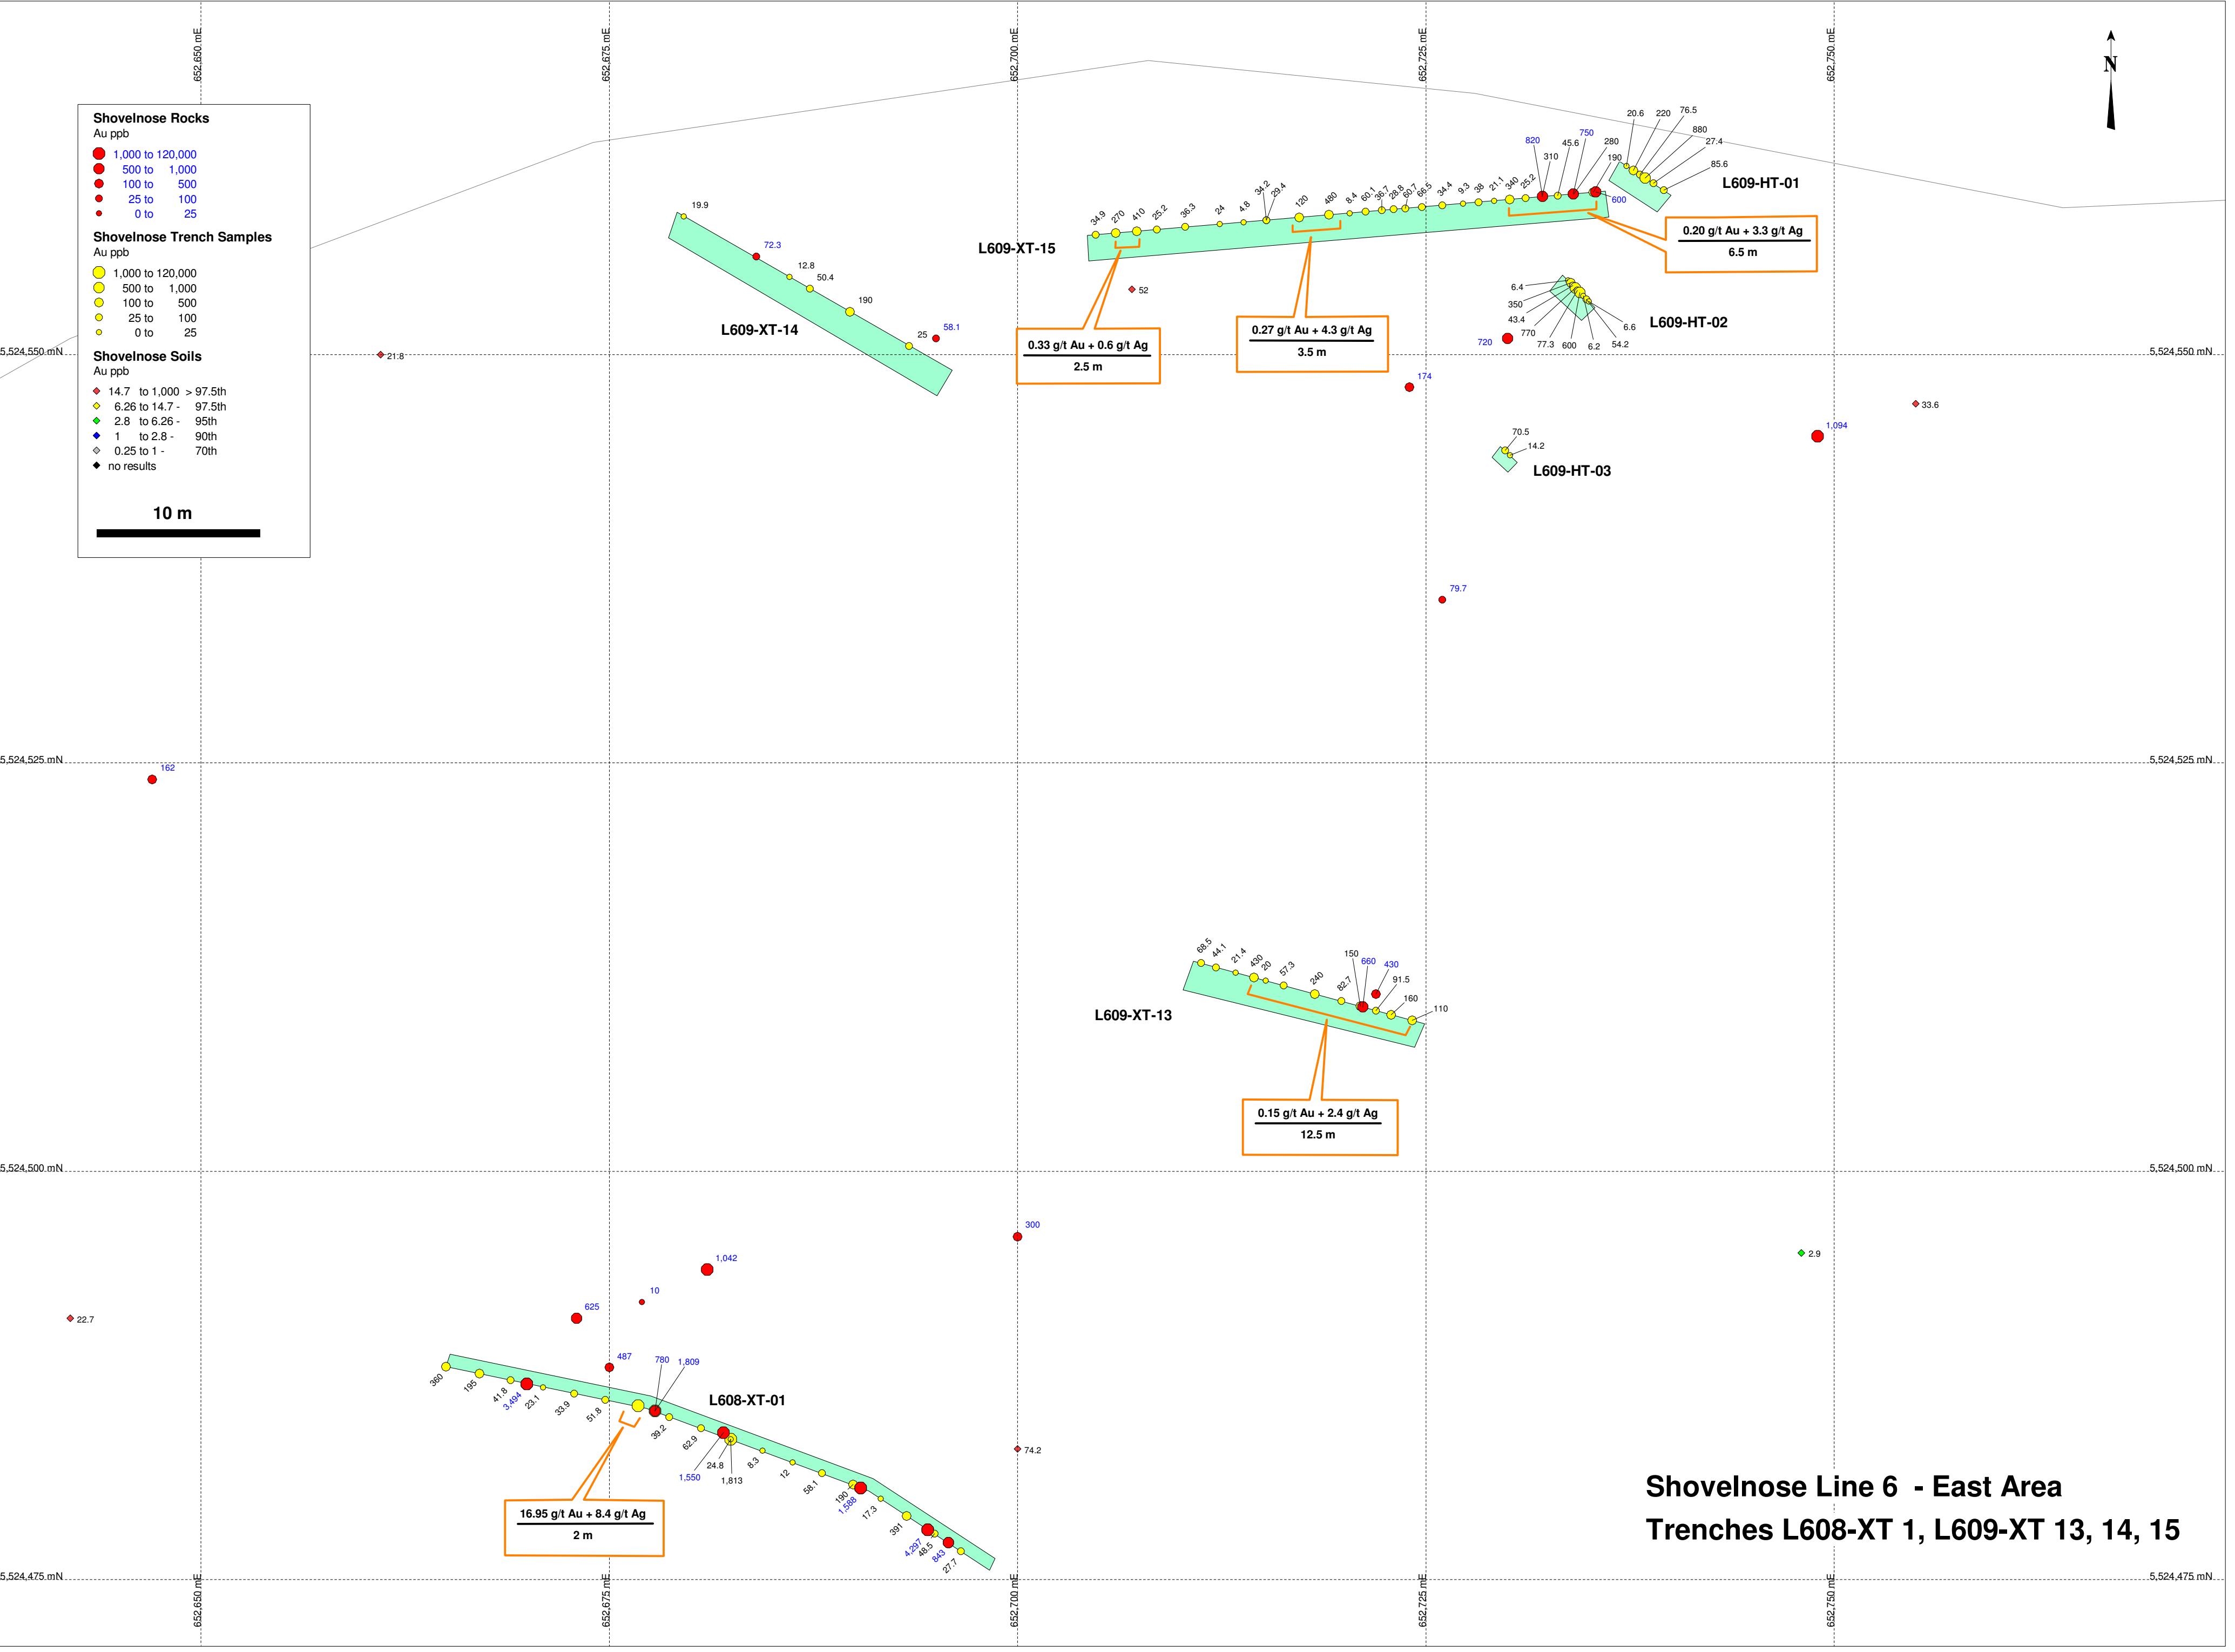

**Shovelnose Rocks**  
Au ppb

- 1,000 to 120,000
- 500 to 1,000
- 100 to 500
- 25 to 100
- 0 to 25

**Shovelnose Trench Samples**  
Au ppb

- 1,000 to 120,000
- 500 to 1,000
- 100 to 500
- 25 to 100
- 0 to 25

**Shovelnose Soils**  
Au ppb

- ◆ 14.7 to 1,000 > 97.5th
- ◆ 6.26 to 14.7 - 97.5th
- ◆ 2.8 to 6.26 - 95th
- ◆ 1 to 2.8 - 90th
- ◆ 0.25 to 1 - 70th
- ◆ no results

**10 m**

**Shovelnose Line 6 - East Area  
Trenches L608-XT 1, L609-XT 13, 14, 15**