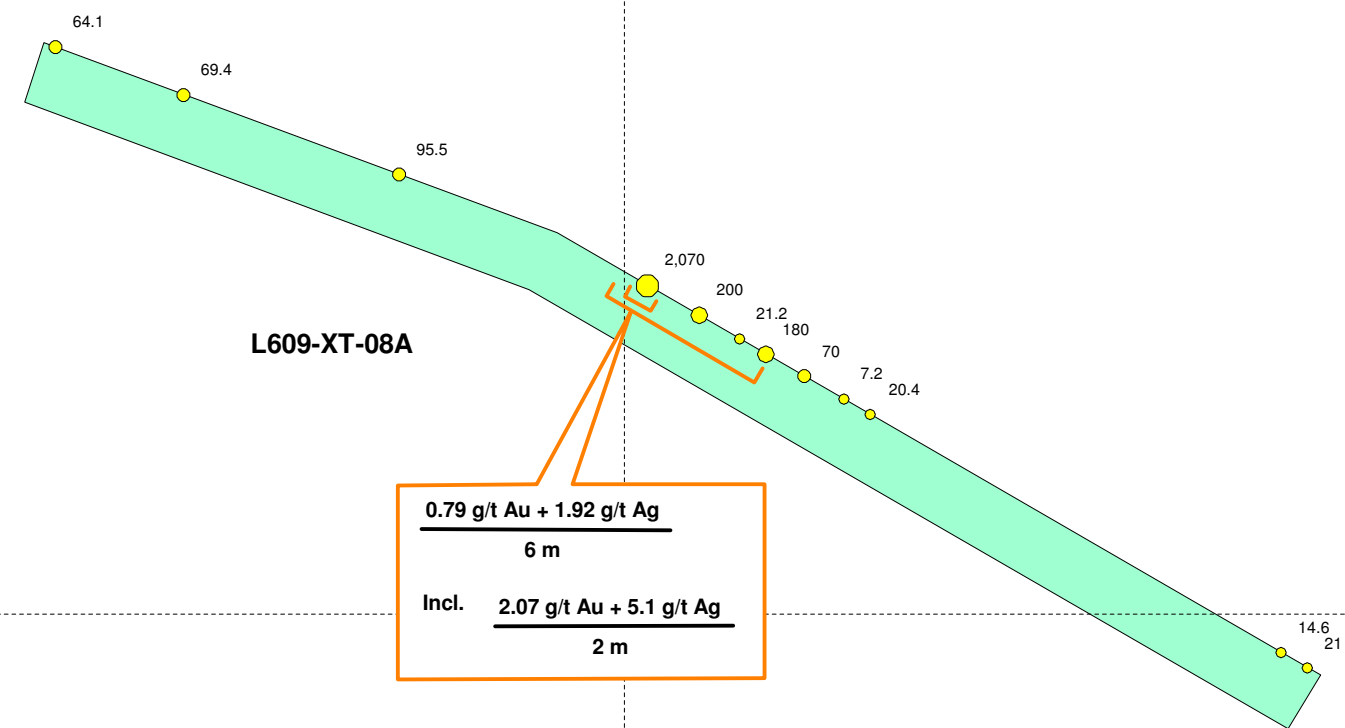

**Shovelnose Rocks**  
Au ppb

- 1,000 to 120,000
- 500 to 1,000
- 100 to 500
- 25 to 100
- 0 to 25

**Shovelnose Trench Samples**  
Au ppb

- 1,000 to 120,000
- 500 to 1,000
- 100 to 500
- 25 to 100
- 0 to 25

**Shovelnose Soils**  
Au ppb

- 14.7 to 100,000 > 97.5th (107)
- 6.26 to 14.7 - 97.5th (110)
- 2.8 to 6.26 - 95th (221)
- 1 to 2.8 - 90th (994)
- 0.25 to 1 - 70th (2884)
- no results (4)

**10 m**

**Shovelnose Line 6 - West Area  
Trenches L609-XT 6, 7, 8A, 8B, 9, 10**