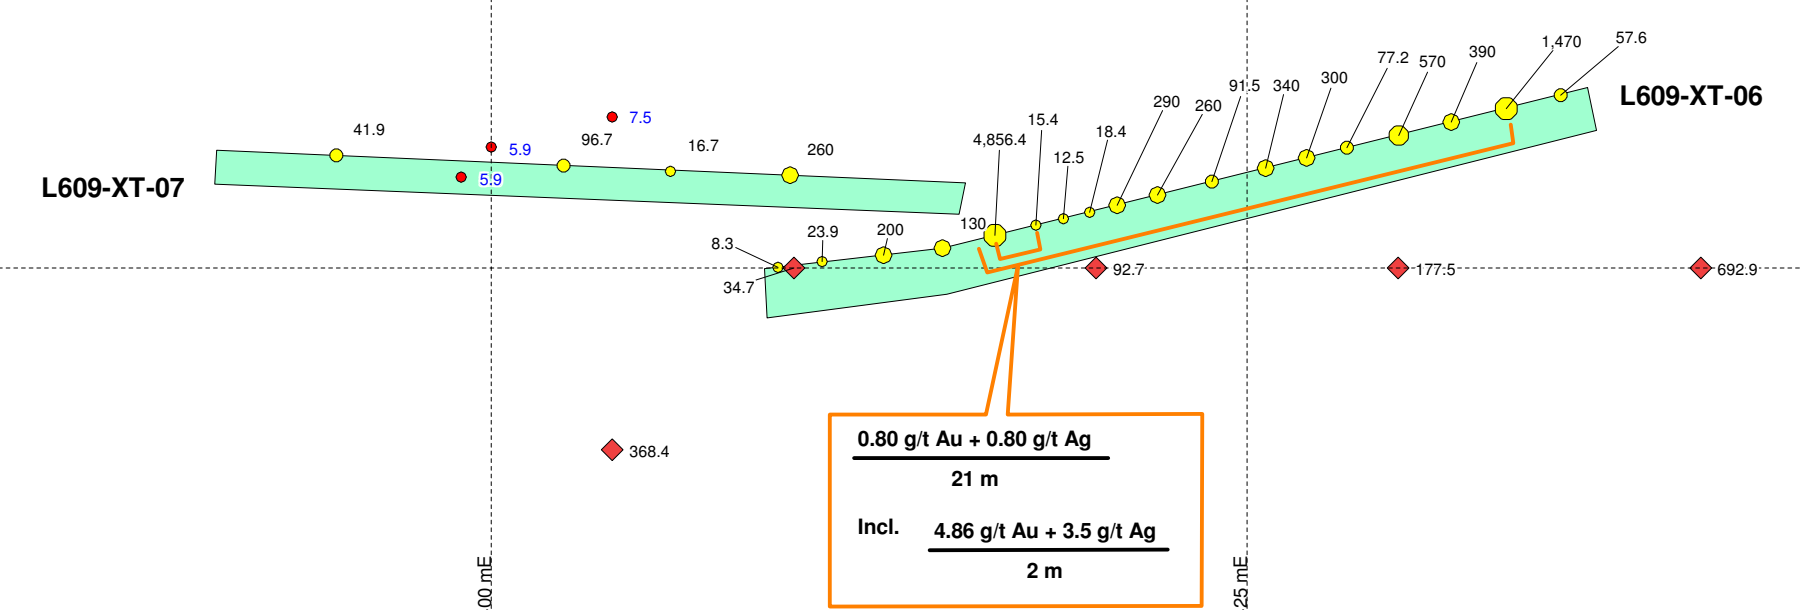

**Shovelnose Rocks**  
Au ppb

- 1,000 to 120,000
- 500 to 1,000
- 100 to 500
- 25 to 100
- 0 to 25

**Shovelnose Trench Samples**  
Au ppb

- 1,000 to 120,000
- 500 to 1,000
- 100 to 500
- 25 to 100
- 0 to 25

**Shovelnose Soils**  
Au ppb

- 14.7 to 100,000 > 97.5th (107)
- 6.26 to 14.7 - 97.5th (110)
- 2.8 to 6.26 - 95th (221)
- 1 to 2.8 - 90th (994)
- 0.25 to 1 - 70th (2884)
- no results (4)

**10 m**

**Shovelnose Line 6 - West Area  
Trenches L609-XT 6, 7, 8A, 8B, 9, 10**