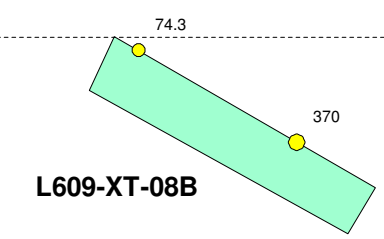

**Shovelnose Rocks**  
Au ppb

- 1,000 to 120,000
- 500 to 1,000
- 100 to 500
- 25 to 100
- 0 to 25

**Shovelnose Trench Samples**  
Au ppb

- 1,000 to 120,000
- 500 to 1,000
- 100 to 500
- 25 to 100
- 0 to 25

**Shovelnose Soils**  
Au ppb

- 14.7 to 100,000 > 97.5th (107)
- 6.26 to 14.7 - 97.5th (110)
- 2.8 to 6.26 - 95th (221)
- 1 to 2.8 - 90th (994)
- 0.25 to 1 - 70th (2884)
- no results (4)

**10 m**

**Shovelnose Line 6 - West Area  
Trenches L609-XT 6, 7, 8A, 8B, 9, 10**