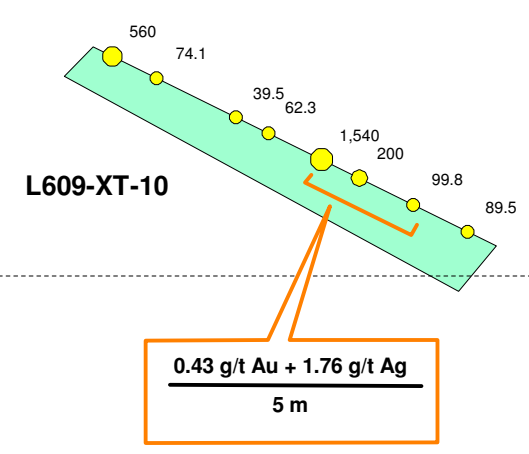

**Shovelnose Rocks**  
Au ppb

- 1,000 to 120,000
- 500 to 1,000
- 100 to 500
- 25 to 100
- 0 to 25

**Shovelnose Trench Samples**  
Au ppb

- 1,000 to 120,000
- 500 to 1,000
- 100 to 500
- 25 to 100
- 0 to 25

**Shovelnose Soils**  
Au ppb

- 14.7 to 100,000 > 97.5th (107)
- 6.26 to 14.7 - 97.5th (110)
- 2.8 to 6.26 - 95th (221)
- 1 to 2.8 - 90th (994)
- 0.25 to 1 - 70th (2884)
- no results (4)

**10 m**

**Shovelnose Line 6 - West Area  
Trenches L609-XT 6, 7, 8A, 8B, 9, 10**