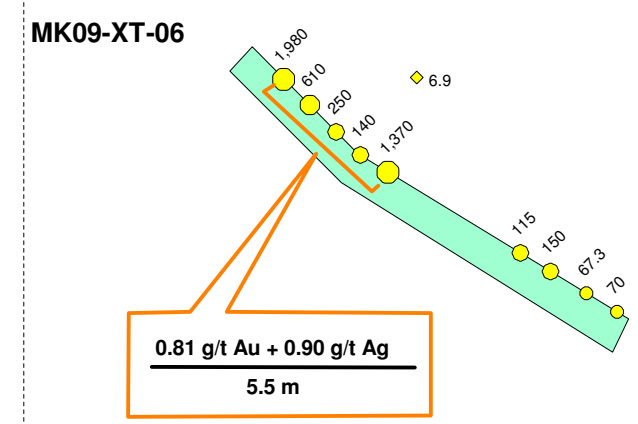

Shovelnose Rocks
Au ppb

- 1,000 to 120,000
- 500 to 1,000
- 100 to 500
- 25 to 100
- 0 to 25

Shovelnose Trench Samples
Au ppb

- 1,000 to 120,000
- 500 to 1,000
- 100 to 500
- 25 to 100
- 0 to 25

Shovelnose Soils
Au ppb

- 14.7 to 1,000 > 97.5th
- 6.26 to 14.7 - 97.5th
- 2.8 to 6.26 - 95th
- 1 to 2.8 - 90th
- 0.25 to 1 - 70th
- no results

10 m

**Shovelnose MIK Area:
Trenches MK08-XT 1, 2 and MK09-XT 4, 5, 6**