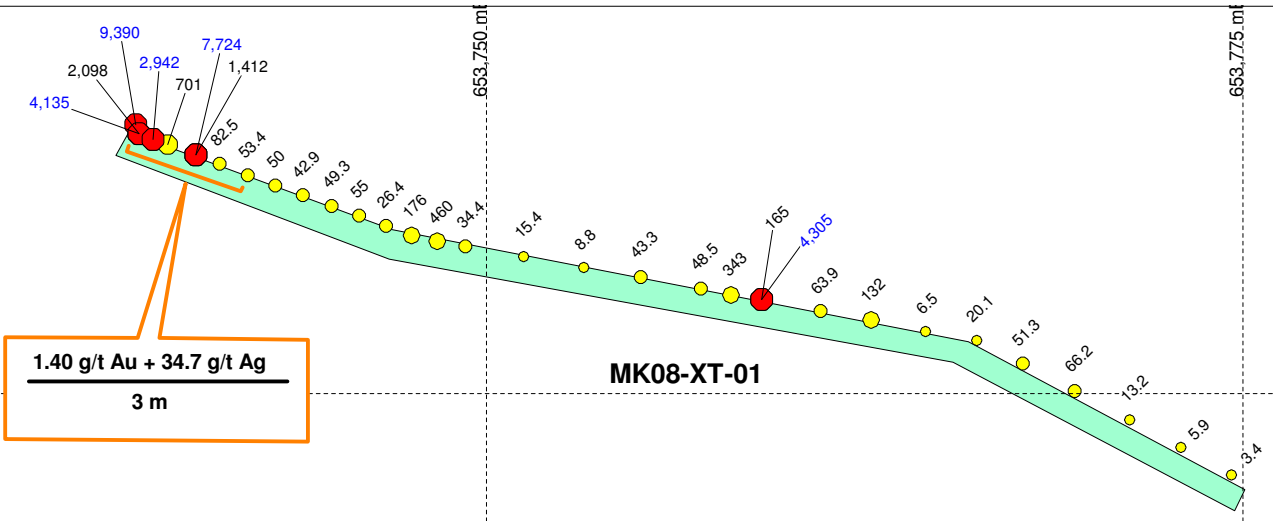

Shovelnose Rocks
Au ppb

- 1,000 to 120,000
- 500 to 1,000
- 100 to 500
- 25 to 100
- 0 to 25

Shovelnose Trench Samples
Au ppb

- 1,000 to 120,000
- 500 to 1,000
- 100 to 500
- 25 to 100
- 0 to 25

Shovelnose Soils
Au ppb

- 14.7 to 1,000 > 97.5th
- 6.26 to 14.7 - 97.5th
- 2.8 to 6.26 - 95th
- 1 to 2.8 - 90th
- 0.25 to 1 - 70th
- no results

10 m

**Shovelnose MIK Area:
Trenches MK08-XT 1, 2 and MK09-XT 4, 5, 6**