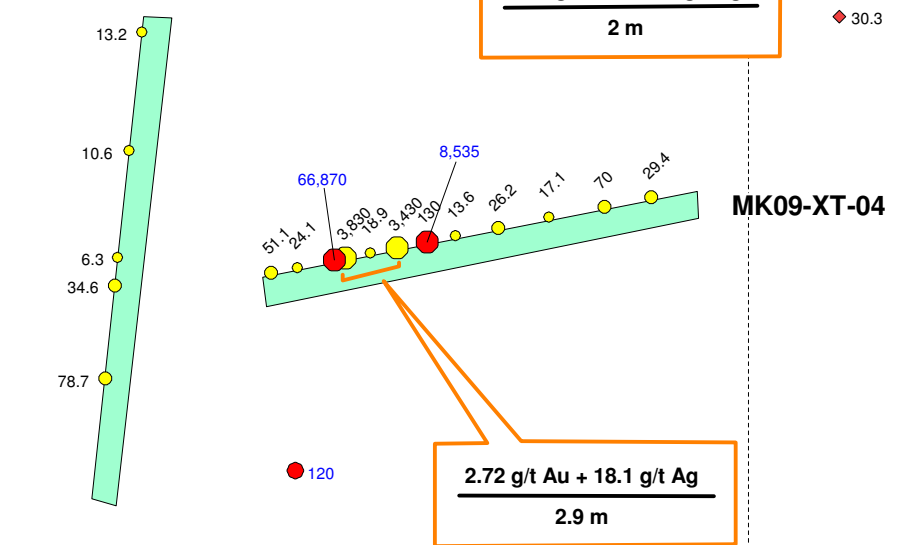

Shovelnose Rocks
Au ppb

- 1,000 to 120,000
- 500 to 1,000
- 100 to 500
- 25 to 100
- 0 to 25

Shovelnose Trench Samples
Au ppb

- 1,000 to 120,000
- 500 to 1,000
- 100 to 500
- 25 to 100
- 0 to 25

Shovelnose Soils
Au ppb

- 14.7 to 1,000 > 97.5th
- 6.26 to 14.7 - 97.5th
- 2.8 to 6.26 - 95th
- 1 to 2.8 - 90th
- 0.25 to 1 - 70th
- no results

10 m

**Shovelnose MIK Area:
Trenches MK08-XT 1, 2 and MK09-XT 4, 5, 6**