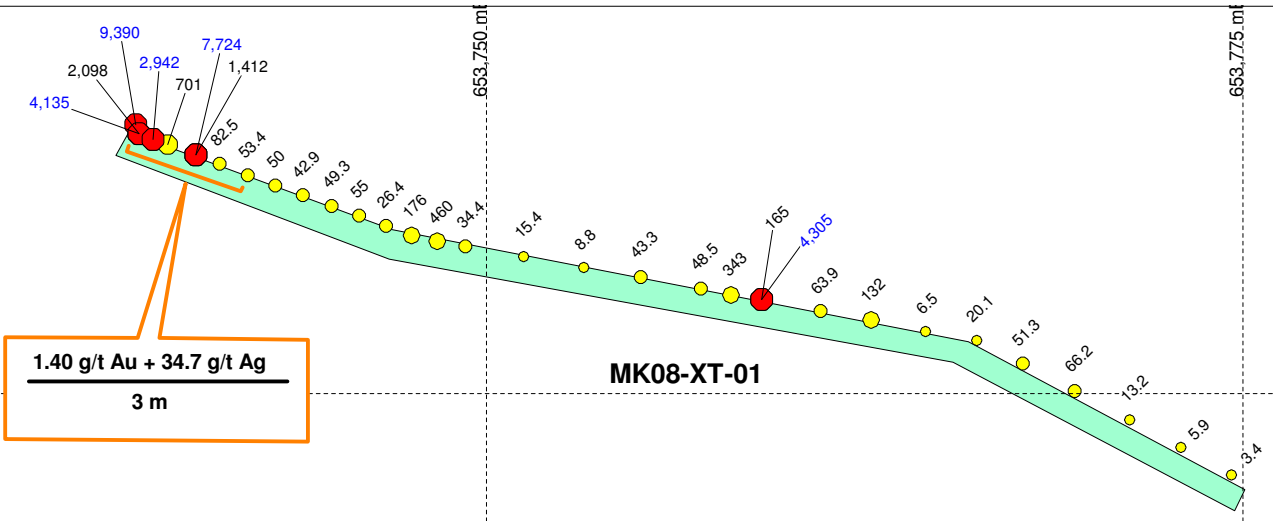

Shovelnose Rocks
Au ppb

- 1,000 to 120,000
- 500 to 1,000
- 100 to 500
- 25 to 100
- 0 to 25

Shovelnose Trench Samples
Au ppb

- 1,000 to 120,000
- 500 to 1,000
- 100 to 500
- 25 to 100
- 0 to 25

Shovelnose Soils
Au ppb

- ◆ 14.7 to 1,000 > 97.5th
- ◆ 6.26 to 14.7 - 97.5th
- ◆ 2.8 to 6.26 - 95th
- ◆ 1 to 2.8 - 90th
- ◆ 0.25 to 1 - 70th
- ◆ no results

10 m

Shovelnose MIK Area: Trenches MK08-XT 1, 2 and MK09-XT 4, 5, 6