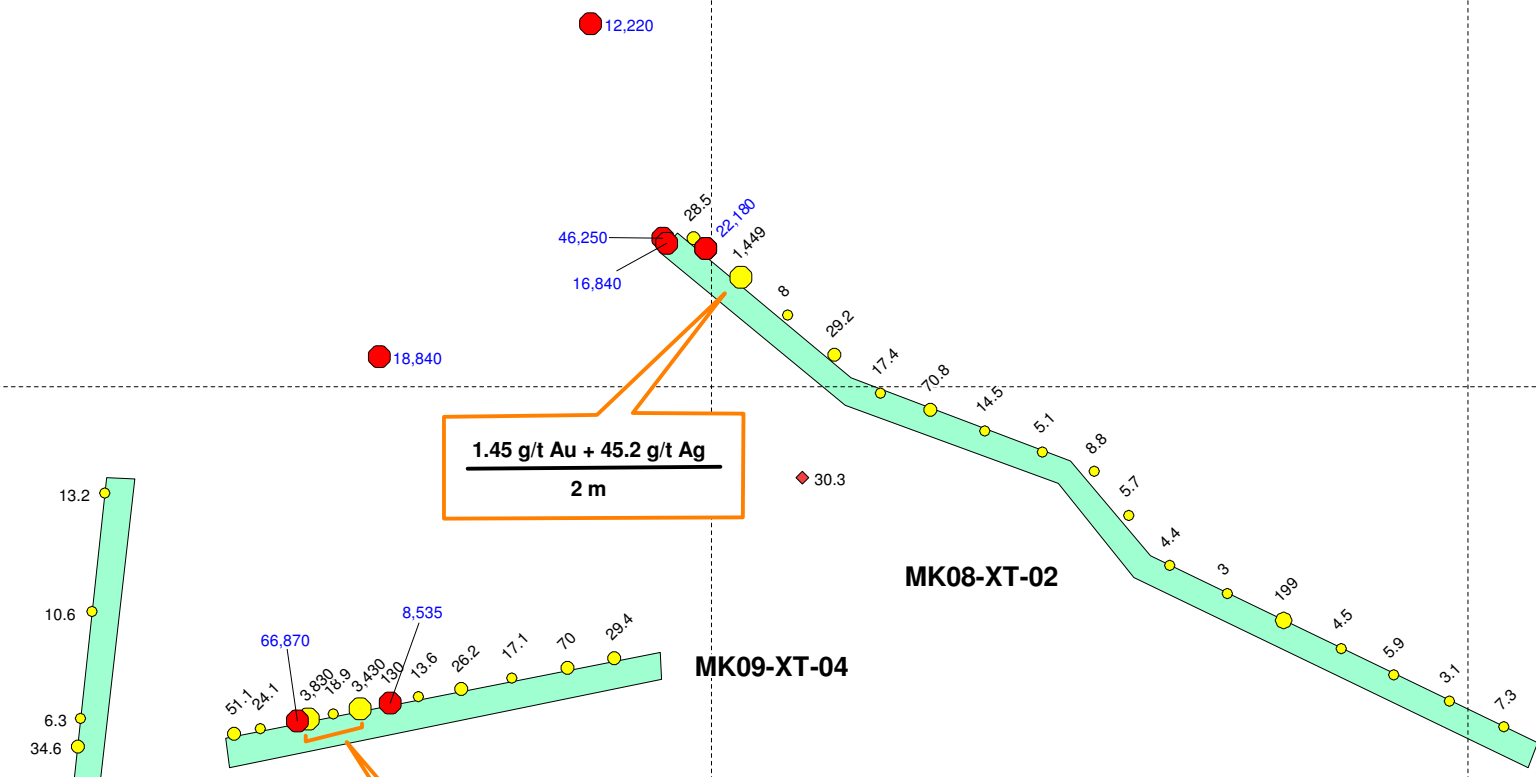

Shovelnose Rocks
Au ppb

- 1,000 to 120,000
- 500 to 1,000
- 100 to 500
- 25 to 100
- 0 to 25

Shovelnose Trench Samples
Au ppb

- 1,000 to 120,000
- 500 to 1,000
- 100 to 500
- 25 to 100
- 0 to 25

Shovelnose Soils
Au ppb

- ◆ 14.7 to 1,000 > 97.5th
- ◆ 6.26 to 14.7 - 97.5th
- ◆ 2.8 to 6.26 - 95th
- ◆ 1 to 2.8 - 90th
- ◆ 0.25 to 1 - 70th
- ◆ no results

10 m

Shovelnose MIK Area: Trenches MK08-XT 1, 2 and MK09-XT 4, 5, 6