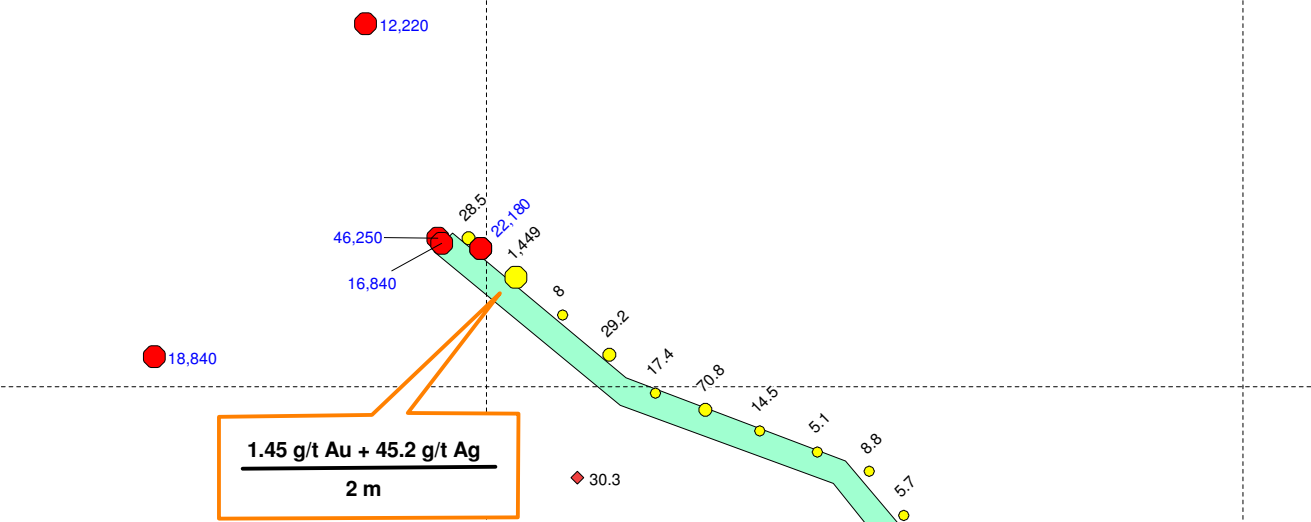

Shovelnose Rocks
Au ppb

- 1,000 to 120,000
- 500 to 1,000
- 100 to 500
- 25 to 100
- 0 to 25

Shovelnose Trench Samples
Au ppb

- 1,000 to 120,000
- 500 to 1,000
- 100 to 500
- 25 to 100
- 0 to 25

Shovelnose Soils
Au ppb

- 14.7 to 1,000 > 97.5th
- 6.26 to 14.7 - 97.5th
- 2.8 to 6.26 - 95th
- 1 to 2.8 - 90th
- 0.25 to 1 - 70th
- no results

10 m

**Shovelnose MIK Area:
Trenches MK08-XT 1, 2 and MK09-XT 4, 5, 6**