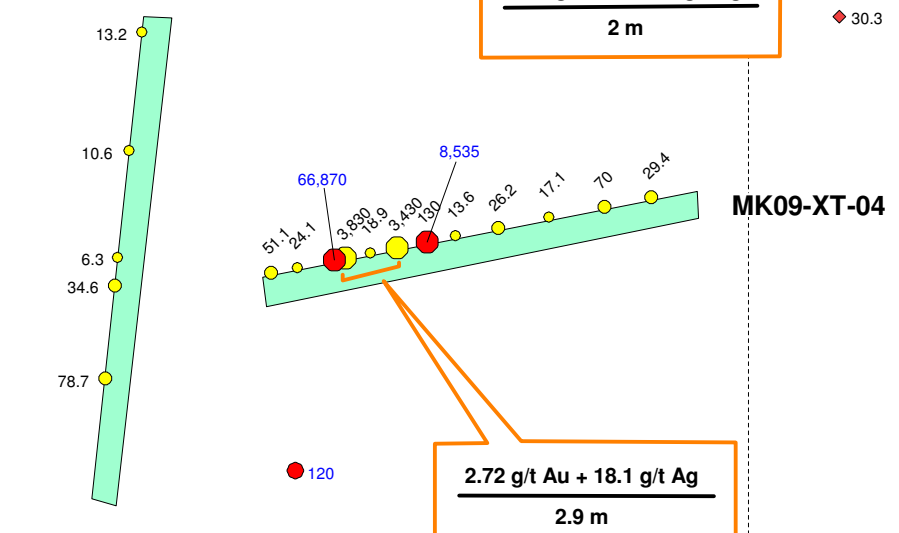

Shovelnose Rocks
Au ppb

- 1,000 to 120,000
- 500 to 1,000
- 100 to 500
- 25 to 100
- 0 to 25

Shovelnose Trench Samples
Au ppb

- 1,000 to 120,000
- 500 to 1,000
- 100 to 500
- 25 to 100
- 0 to 25

Shovelnose Soils
Au ppb

- ◆ 14.7 to 1,000 > 97.5th
- ◆ 6.26 to 14.7 - 97.5th
- ◆ 2.8 to 6.26 - 95th
- ◆ 1 to 2.8 - 90th
- ◆ 0.25 to 1 - 70th
- ◆ no results

10 m

Shovelnose MIK Area: Trenches MK08-XT 1, 2 and MK09-XT 4, 5, 6