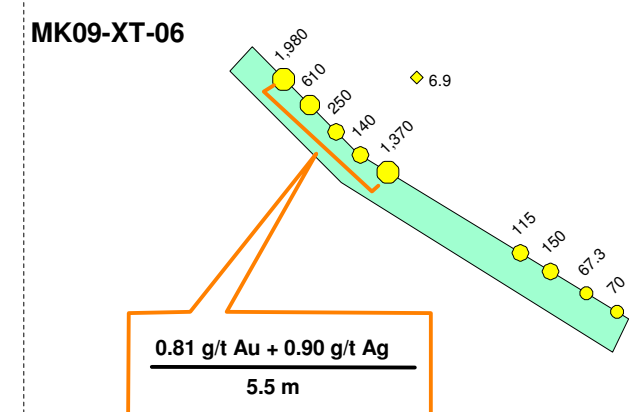

Shovelnose Rocks
Au ppb

- 1,000 to 120,000
- 500 to 1,000
- 100 to 500
- 25 to 100
- 0 to 25

Shovelnose Trench Samples
Au ppb

- 1,000 to 120,000
- 500 to 1,000
- 100 to 500
- 25 to 100
- 0 to 25

Shovelnose Soils
Au ppb

- ◆ 14.7 to 1,000 > 97.5th
- ◆ 6.26 to 14.7 - 97.5th
- ◆ 2.8 to 6.26 - 95th
- ◆ 1 to 2.8 - 90th
- ◆ 0.25 to 1 - 70th
- ◆ no results

10 m

Shovelnose MIK Area: Trenches MK08-XT 1, 2 and MK09-XT 4, 5, 6